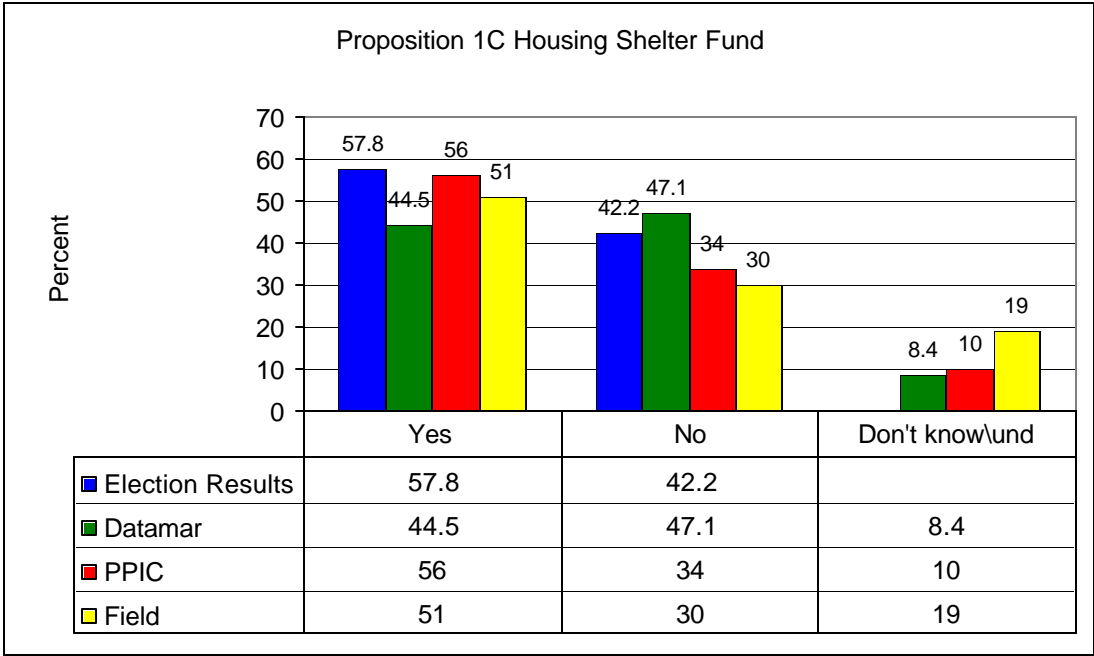

Pollster   Datamar   PPIC   Field
Date   11/6/2006   10/26/2006   11/4/2006