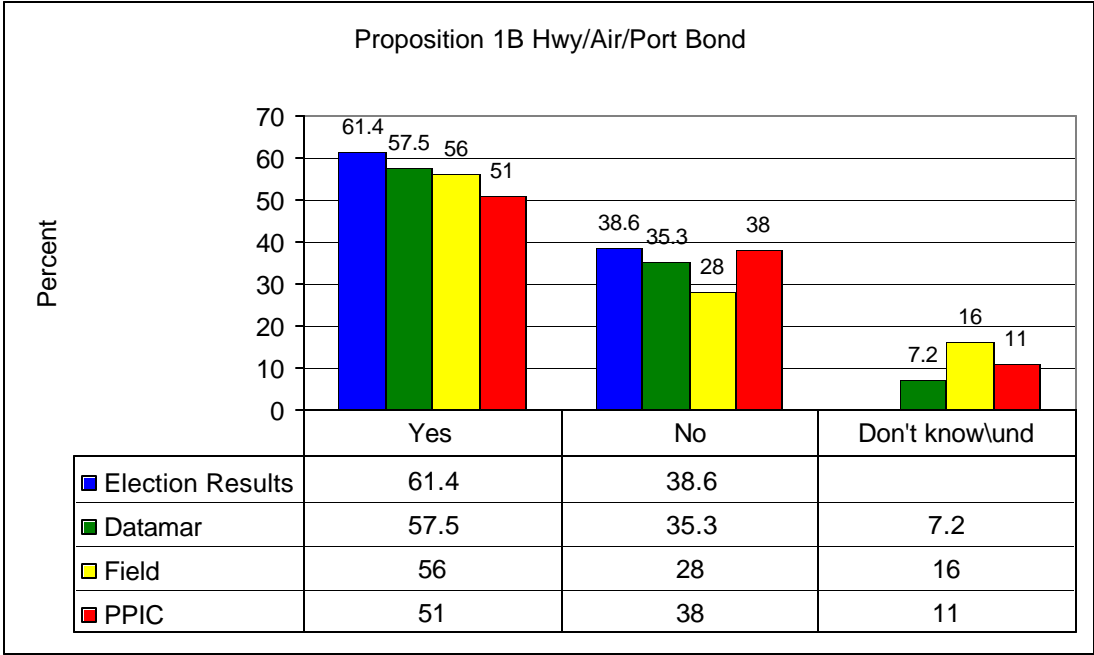

Pollster   Datamar   Field   PPIC
Date   11/6/2006   11/2/2006   10/26/2006