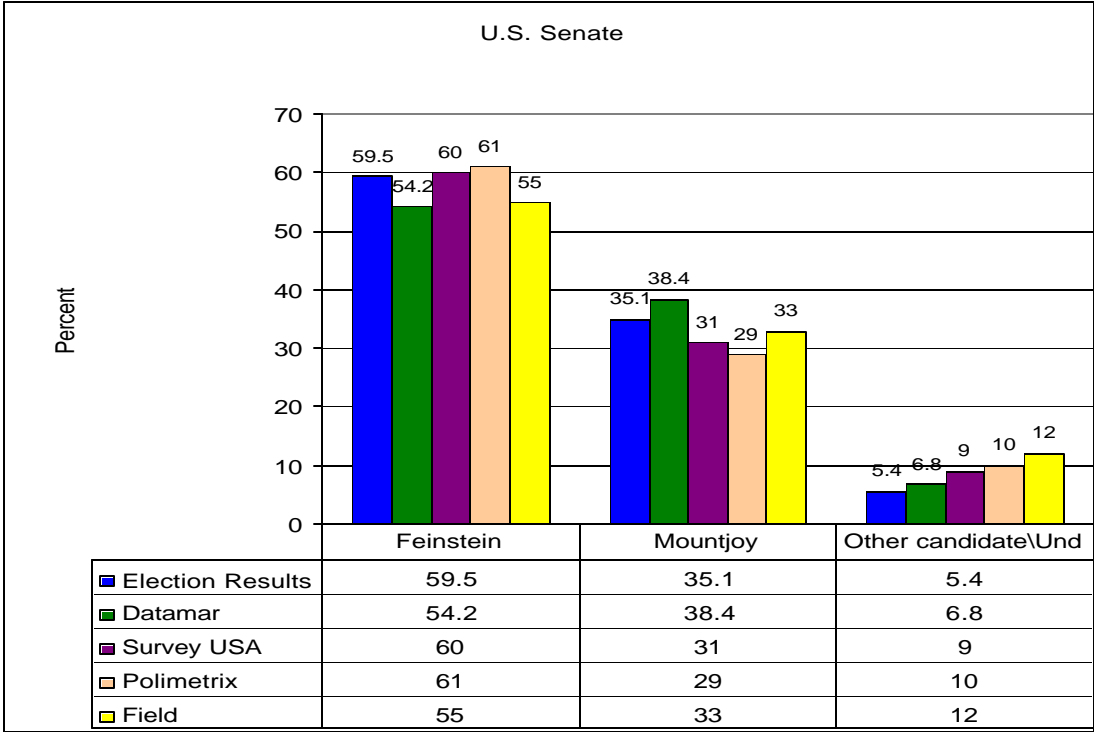

## California Gubernatorial General Election 2006

### Election Results v. Pollsters

	Survey					
Pollster	Datamar	USA	Rassmussen	Polimetrix	Field	PPIC
Date	11/6/2006	10/26/2006	11/5/2006	10/30/2006	11/5/2006	11/6/2007

	Survey			
Pollster	Datamar	USA	Polimetrix	Field
Date	11/6/2006	11/4/2006	11/5/2006	10/30/2006