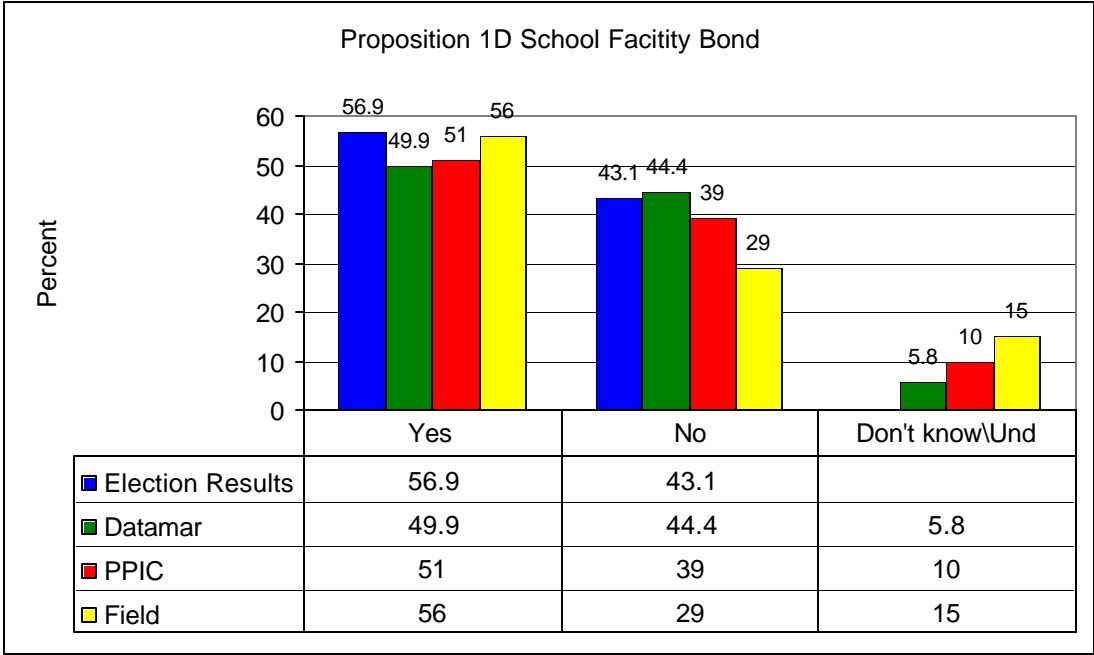

Pollster	Datamar	Field	PPIC
Date	11/6/2006	10/26/2006	11/2/2006