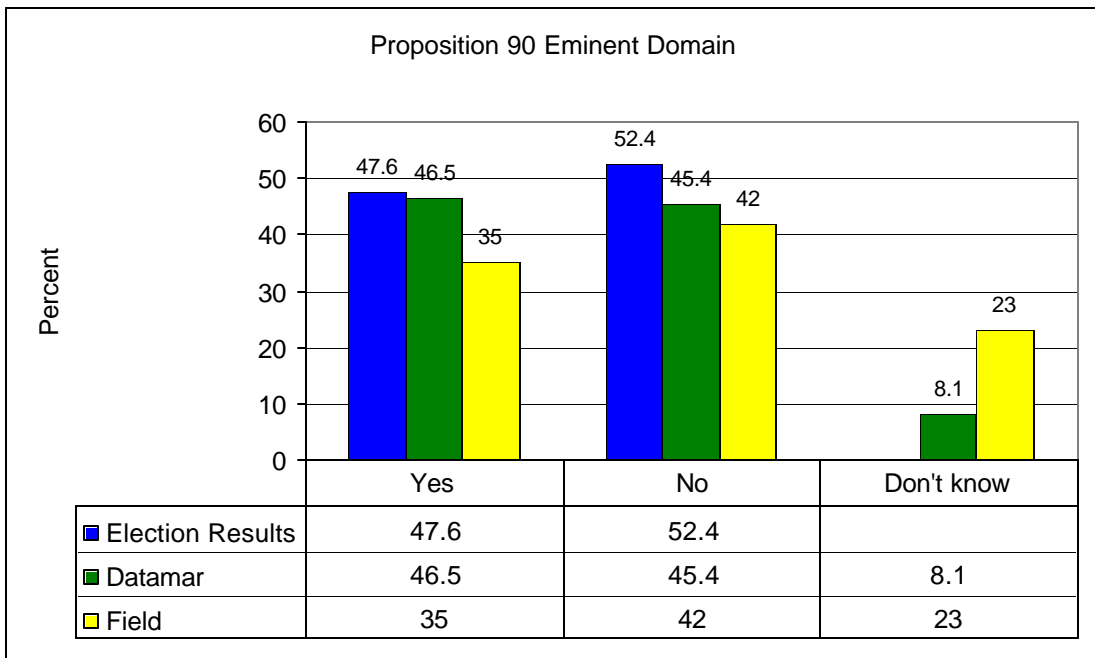

Pollster	Datamar	Field
Date	11/6/2006	11/2/2006

Pollster	Datamar	Survey USA	Field
Date	11/6/2006	11/5/2006	11/2/2006

Pollster	Datamar	Field
Date	11/6/2006	11/2/2006

Pollster	Datamar
Date	11/6/2006

Pollster                  Datamar  
Date                                  11/6/2006

Pollster                  Datamar                  Field  
Date                                  11/6/2006      11/2/2006

Election results source: California Secretary of State.  
Pollsters results source: Pollsters web site.  
For Rasmussen and Polimetrix information was obtained from Pollster.com