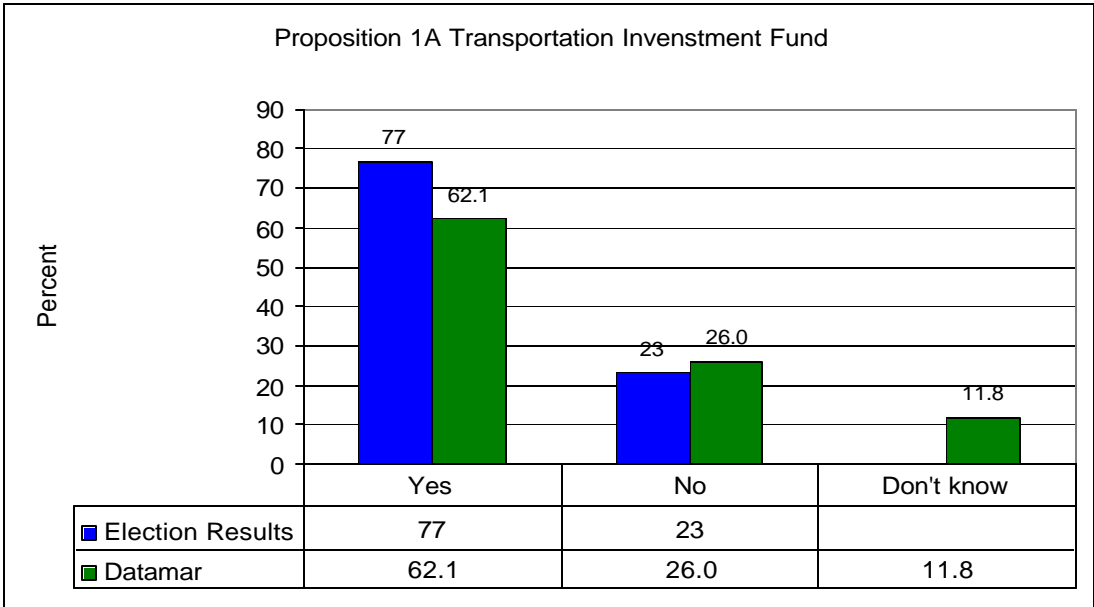

Pollster	Datamar
Date	11/6/2006